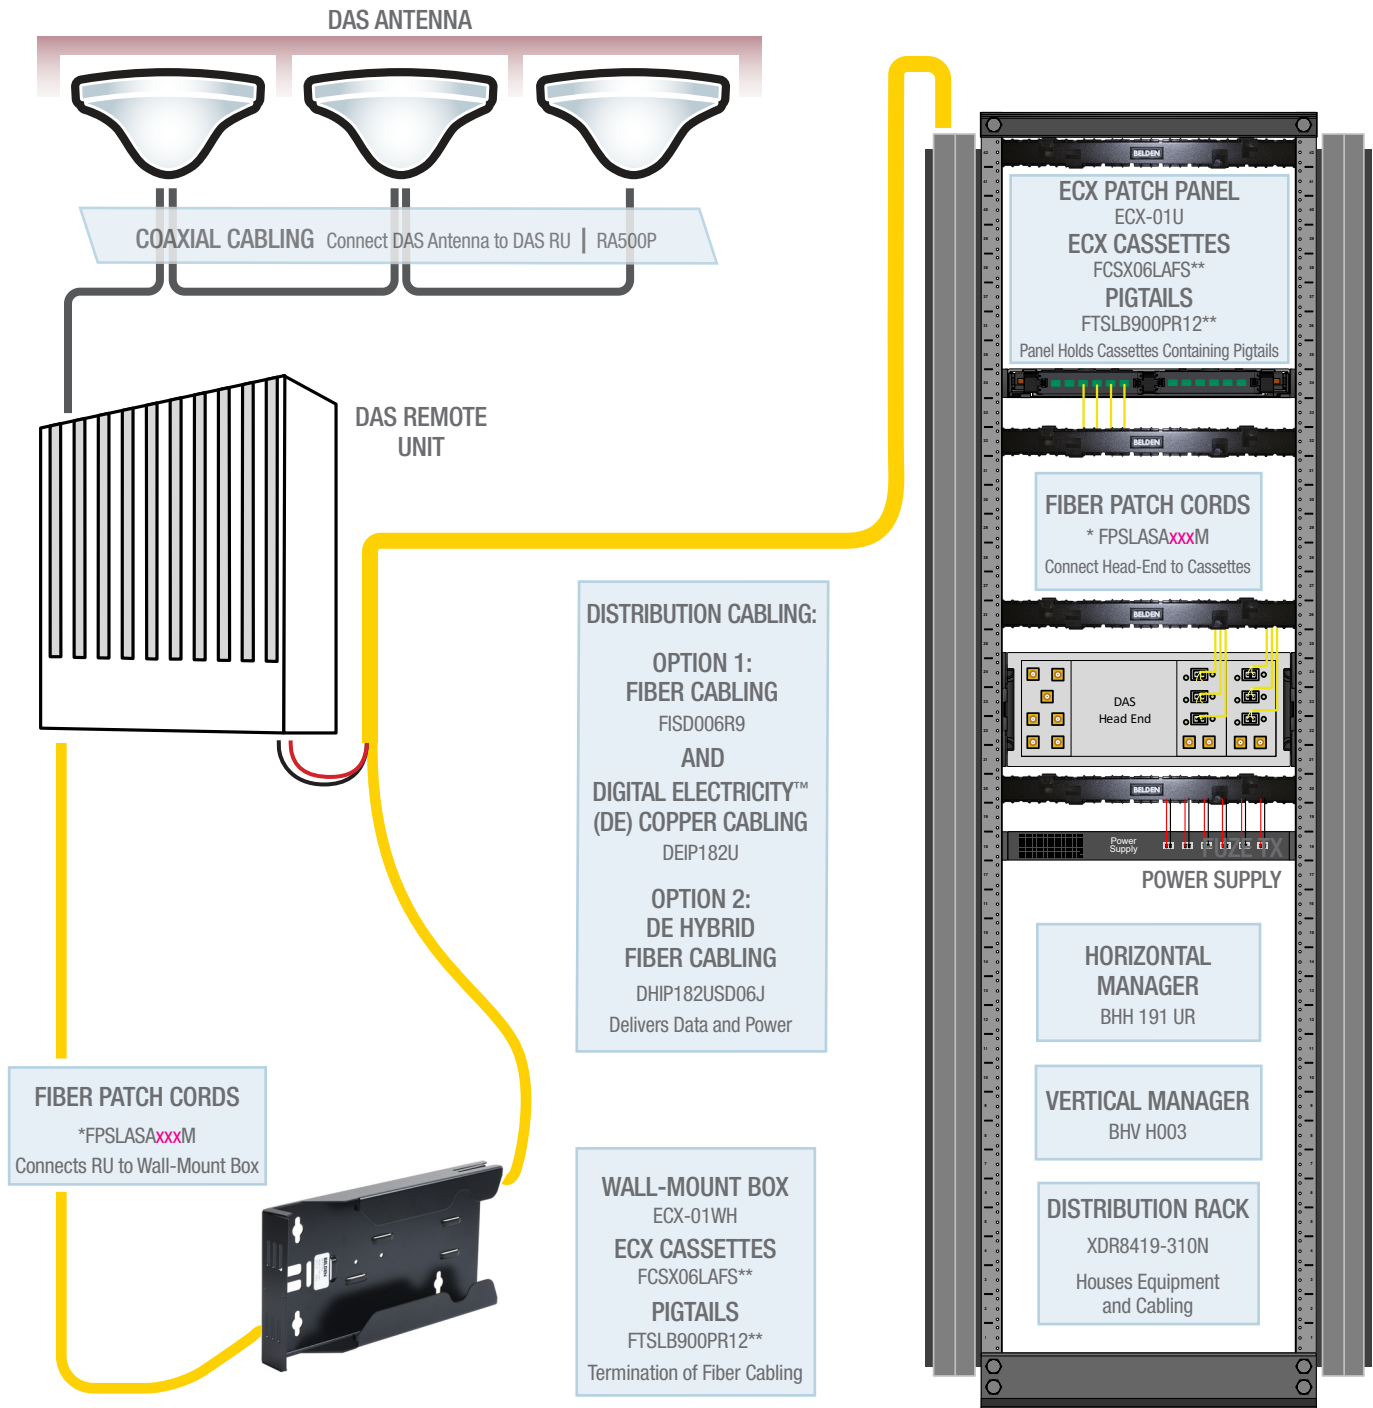

Distributed Antenna System (DAS)

Belden has everything you need for your DAS installation.

* xxx is replaced by length in meters (002 is 2 m)

** Cassettes and pigtails are ordered separately

Belden offers a full suite of copper and fiber cable and connectivity systems that support every type of technology you'll need – now and in the future. Learn more about how Belden is uniquely positioned to provide reliable products and services for your wireless jobs. Visit www.belden.com/wireless.