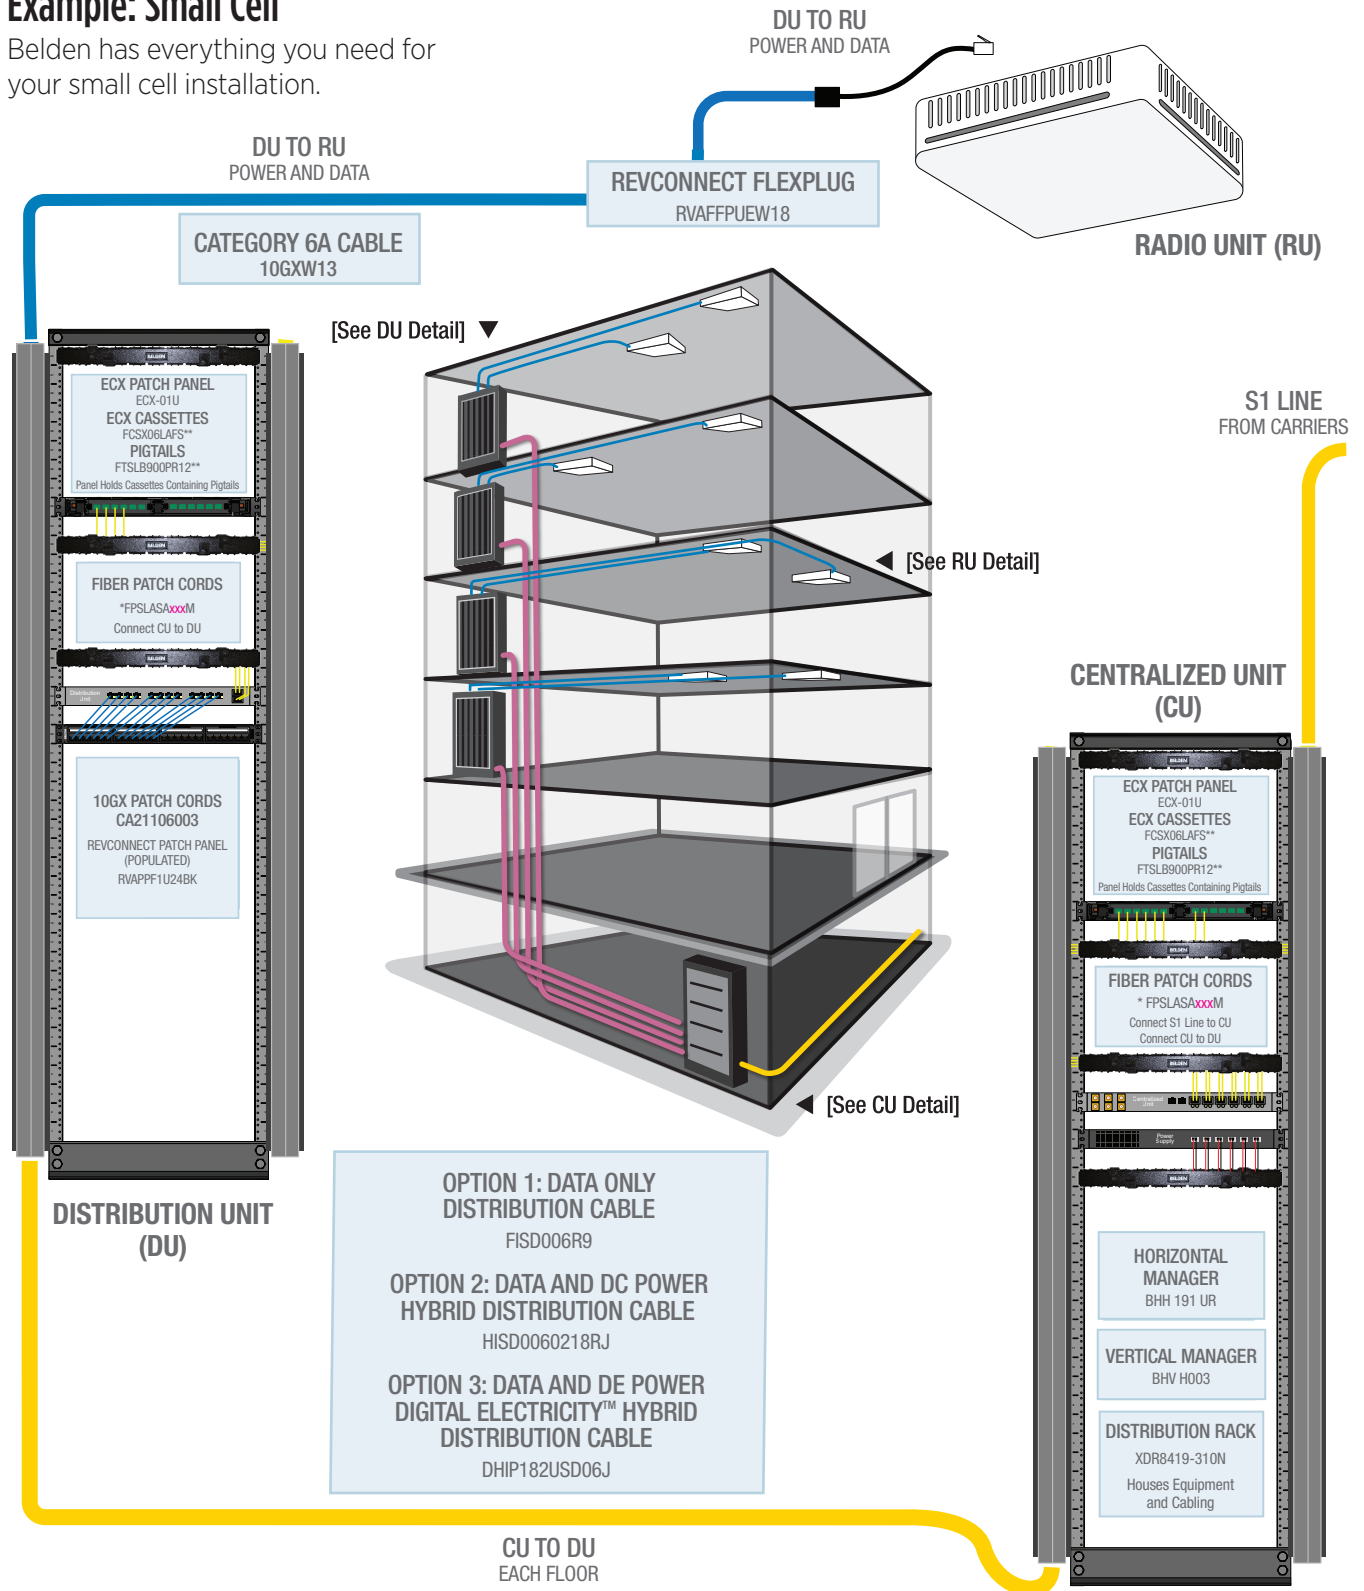

Example: Small Cell

Belden has everything you need for your small cell installation.

Belden offers a full suite of copper and fiber cable and connectivity systems that support every type of technology you'll need – now and in the future. Learn more about how Belden is uniquely positioned to provide reliable products and services for your wireless jobs. Visit www.belden.com/wireless.