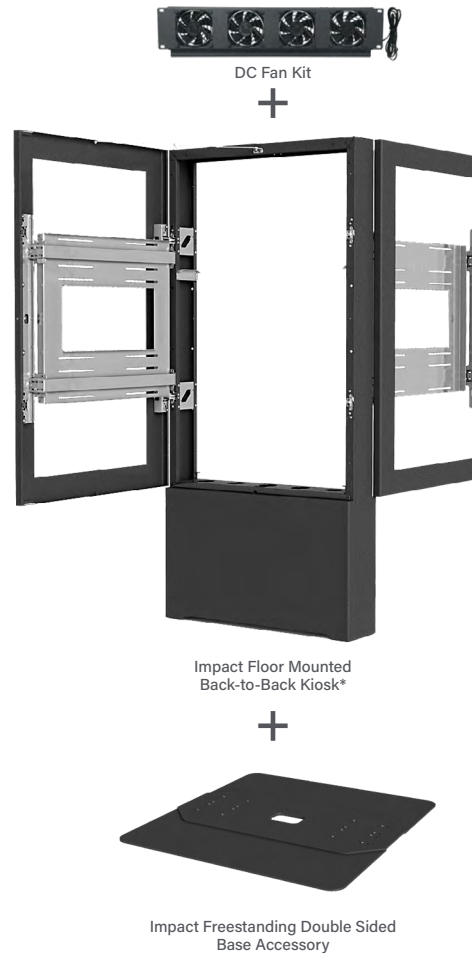

FLOOR KIOSK BACK-TO-BACK DISPLAYS

Why We Love It

- Modern design provides easy access to equipment in any environment
- Rack space of 2 RU allows for advanced power and network functions
- Intelligent power provides the ability to set and schedule content

Ideal For: Corporate, campus and healthcare lobbies

PART NUMBERS

Chief Impact Floor Mounted Back-to-Back Kiosk*
LF55UBP-B2B

Chief Impact Freestanding Double Sided Base Accessory
PACLFB-B2B

Middle Atlantic DC Fan Kit
DCFANKIT-4

Luxul 12 Port/ 8 PoE+ Front-Facing Rackmount Switch
XMS-1208P

*Impact Kiosks also available for single display

Kick it Up a Notch

Change Content Quickly

WHY: IP Encoders/Decoders allow for content updates on-the-fly.