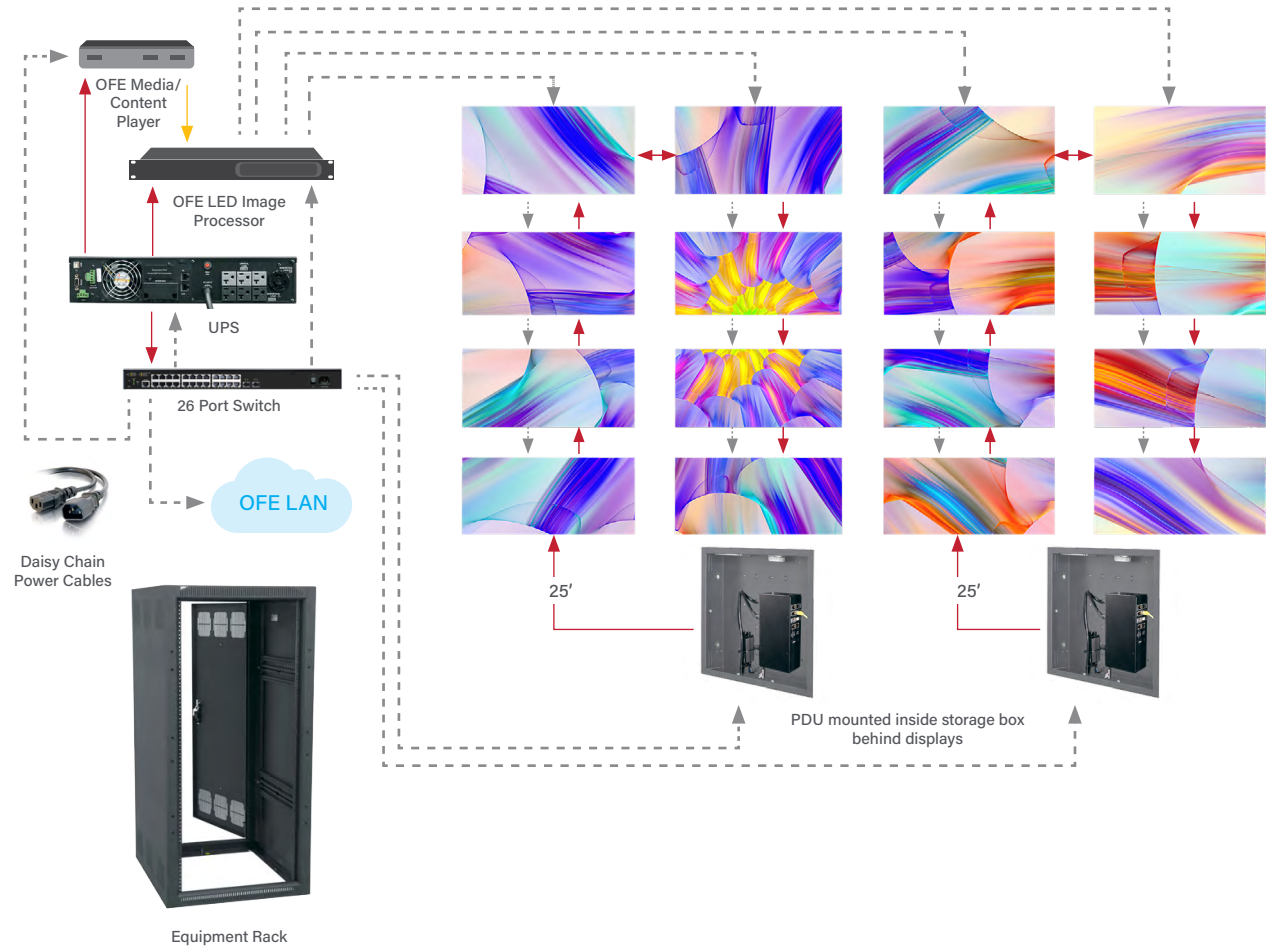

Ideal For: Space dividers and window displays for retail, clinics and corporate offices.

Ceiling Storage Box

Cable Floor-to-Ceiling Flat Panel Mount

Lateral Shift Accessory

CAT6 Network and PoE (+, ++)
Network Power USB HDMI Audio Speaker

dvLED VIDEO WALL

PART NUMBERS

- Chief TiLED 1x4 LED Mount (Model will vary, Qty 4)
- TiLED dvLED Video Wall Mounting System**
- Chief Proximity In-Wall Storage Box with Flange
PAC526F
- Middle Atlantic Intelligent PDU (Qty 2)
RLNK-P420
- Middle Atlantic Equipment Rack and Front Door
BGR-19SA-27, BPFD-19A (not shown)
- Middle Atlantic Premium Online UPS with IP Card
UPS-OL3000R, UPS-OLIPCARD
- Middle Atlantic Forward Rack Accessories (not shown)
Forward Series
- Luxul 24 Port Managed Switch
SW-610-24P-R
- C2G 3' HDMI Cable (Qty 2)
50181
- C2G 50' CAT6 Plenum Cable (Qty 6)
15274
- C2G 3' CAT6 Non-Plenum Cable (Qty 17)
27131
- C2G 25' IEC Power Cable (Qty 2)
14719
- C2G 3' IEC Daisy Chain C14 to C13 Power Cord (Qty 14)
10359

Kick it Up a Notch

Add the "Wow" Factor

WHY: Chief's TiLED modular designs capture maximum attention

Finish the Look

WHY: Side covers add that polished finish to the job

Why We Love It

- Modular system supports creative video wall design
- Easy to specify, easy to buy
- Installer Inspired solutions reduce installation time

Ideal For: Lobbies, waiting rooms, board rooms and houses of worship.

EXPLORE MORE RESOURCES

System diagrams are just the beginning. Visit our **Digital Signage** site for more tools, articles and solutions information.