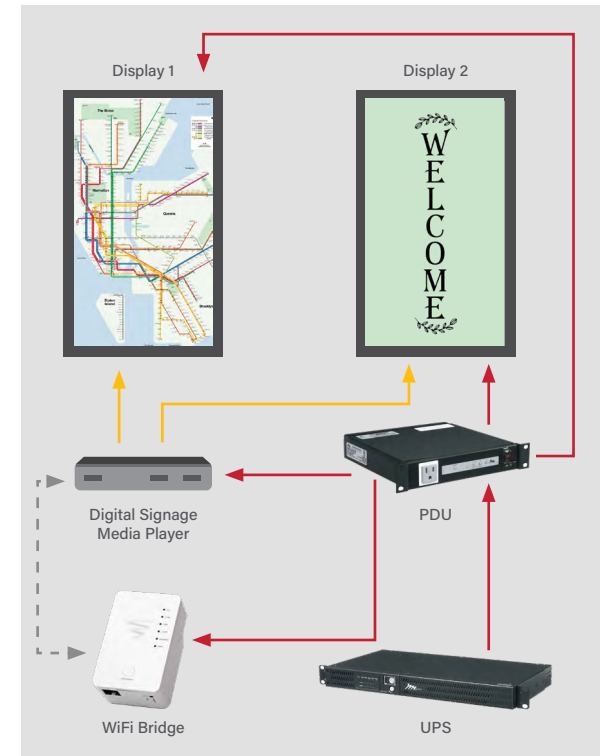

FLOOR KIOSK BACK-TO-BACK DISPLAYS

Why We Love It

- Modern design provides easy access to equipment in any environment
- Rack space of 2 RU allows for advanced power and network functions
- Intelligent power provides the ability to set and schedule content

Middle Atlantic Select Series PDU with RackLink
RLNK-415R

Middle Atlantic Select Series UPS Backup Power
UPS-S500R

C2G 10' High Speed HDMI Cable (Qty2)
29678

Luxul AC1200 WiFi Bridge + Range Extender
P40

Luxul 12 Port/ 8 PoE+ Front-Facing Rackmount Switch
XMS-1208P

*Impact Kiosks also available for single display

Kick it Up a Notch

Change Content Quickly

WHY: IP Encoders/Decoders allow for content updates on-the-fly.

Add Remote Devices

WHY: Updated HDBaseT systems allow computers and other devices to be hundreds of feet from the displays.

ON-WALL KIOSK

PART NUMBERS

Chief Impact On-Wall Kiosk with Protective Glass
LW55UWPG