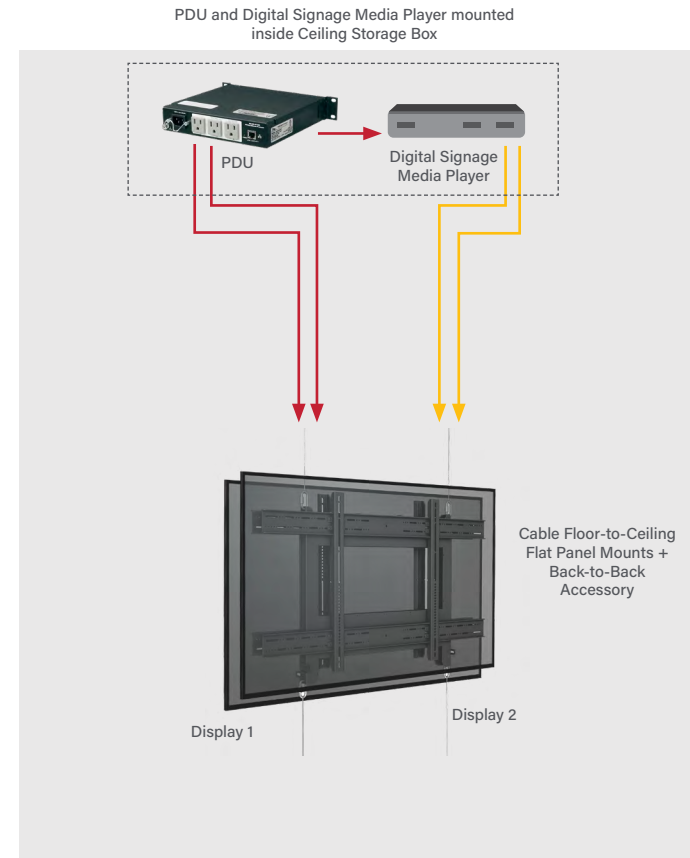

Why We Love It

- Adds a "Wow" factor, as displays appear to be floating
- Lateral Shift Accessory allows for both flexible and exact placement of displays
- Above Ceiling Storage Box holds all the small components

Ideal For: Space dividers and window displays for retail, clinics and corporate offices.

Ceiling Storage Box

Cable Floor-to-Ceiling Flat Panel Mount

Lateral Shift Accessory

CAT6 Network and PoE (+, ++)
Network Power USB HDMI Audio Speaker