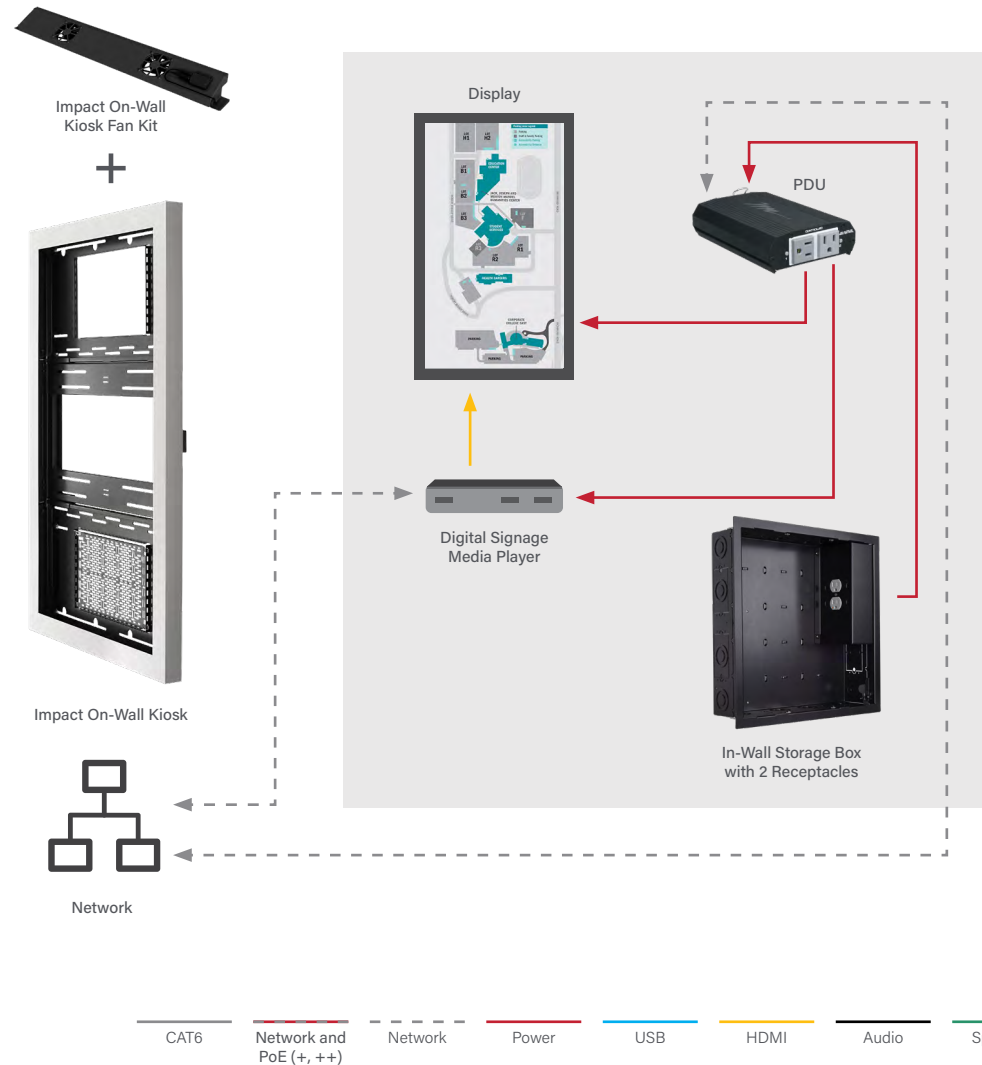

ON-WALL KIOSK

PART NUMBERS

Chief Impact On-Wall Kiosk with Protective Glass
LW55UWPG

Chief In-Wall Storage Box
PAC526FBP2

Chief Impact Series On-Wall Kiosk Fan Kit
PACFAN1

Middle Atlantic Select Series PDU with RackLink
RLNK-215

Middle Atlantic Forward Small Device Mounting Clamps,
(Qty 2) **FWD-SIDECLMP-4**

C2G 10' High Speed HDMI Cable
29678

Kick it Up a Notch

Add the "Wow" Factor

WHY: Larger screens command more attention and viewer engagement.

Finish the Look

WHY: Upgrade to HDMI over IP to quickly & easily show different (or the same) content on all the displays with centralized network distribution.

Why We Love It

- Equipment is easily accessed and serviced by a single technician
- Protective glass adds an extra level of security
- In-wall storage box includes power filtering
- Small device storage is taken to a new level with Proximity and LeverLock

Ideal For: Wayfinding, events communication, marketing and key messaging.