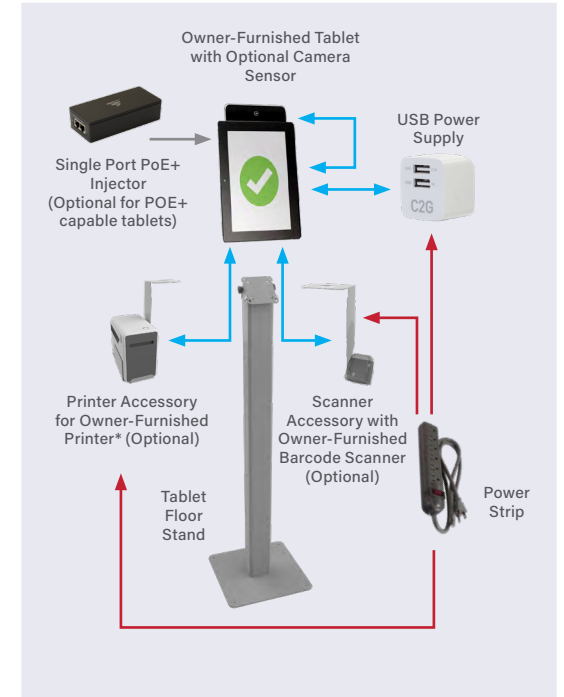

Tablet Floor Stand with Owner-Furnished Tablet for Temperature Sensing + Admission Capabilities