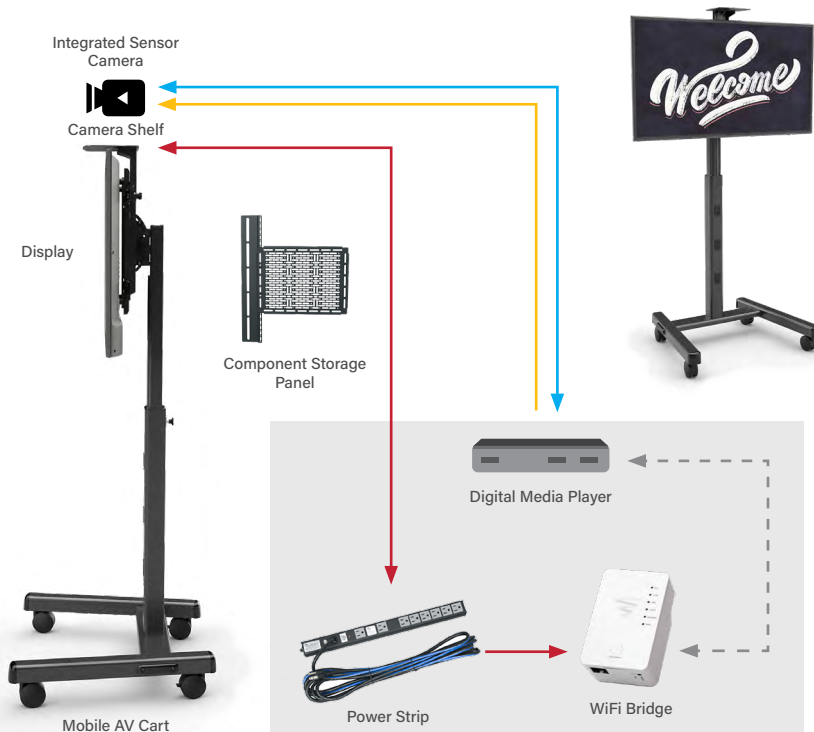

C2G 6' High Speed HDMI Cable
29677

Luxul AC1200 WiFi Bridge + Range Extender
P40

[Get the Full List of Parts & Pricing](#)

Why We Love It

- Convenient way to communicate key messaging in any location
- Accessories allow for ease in locating equipment and servicing the equipment
- Portable and easy to manage in just about any environment

Ideal For: Entry access points, temporary wayfinding signage, quick messaging needs, conference rooms.

Kick it Up a Notch

Add Intelligent Power

WHY: Provides remote management for ultimate power control.

Bigger is Better

WHY: Upgrade to a larger AV Cart to handle bigger displays or more accessory shelves.

FLOOR STAND DUAL DISPLAY

Part Numbers

Chief Medium Flat Panel Dual Display Floor AV Stand
MF2UB

Chief Video Conferencing Camera Shelf
PAC715