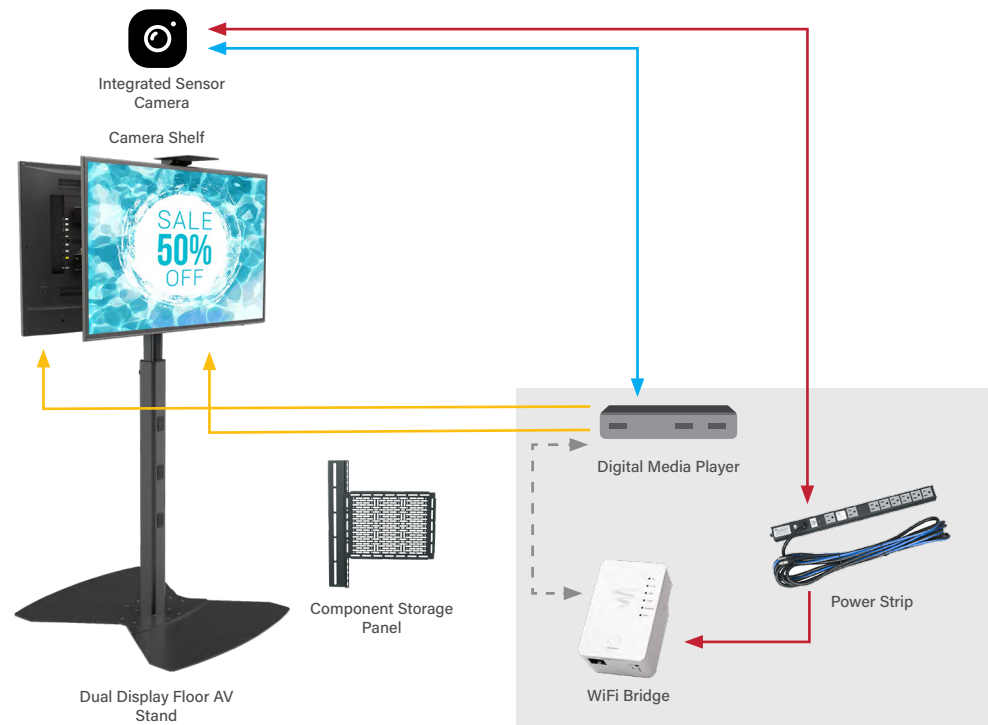

FLOOR STAND DUAL DISPLAY

Part Numbers

Chief Medium Flat Panel Dual Display Floor AV Stand
MF2UB

Chief Video Conferencing Camera Shelf
PAC715

Chief Component Storage Panel, Interface
CSMP9X12

Middle Atlantic Forward Small Device Mounting Clamps
(Qty 2) **FWD-SIDECLMP-4**

Middle Atlantic Slim Power Strip
PD-815SC-20

C2G 3' CAT6 Snagless Cable
27131

C2G 6' High Speed HDMI Cable (Qty 2)
29677

Luxul AC1200 WiFi Bridge + Range Extender
P40

Get the Full
List of Parts
& Pricing

Kick it Up a Notch

Add Intelligent Power

WHY: Provides remote management for ultimate power control.

Change Content Quickly

WHY: IP Encoders/Decoders allow for content updates on-the-fly.

Add Remote Devices

WHY: Updated HDBaseT systems allow computers and other devices to be hundreds of feet from the displays.

Why We Love It

- Back-to-back design allows for different information on each side of the stand
- Securely manage equipment on a storage panel between the displays
- Bring this portable solution just about anywhere

Ideal For: Corporate offices, public and educational facilities, retail and house of worship.

Thunderbolt

USB-C to
HDMI

Cat6 HDBT

Cat6

Network and
PoE (+, ++)

Network

Power

USB

HDMI

Audio

Speaker