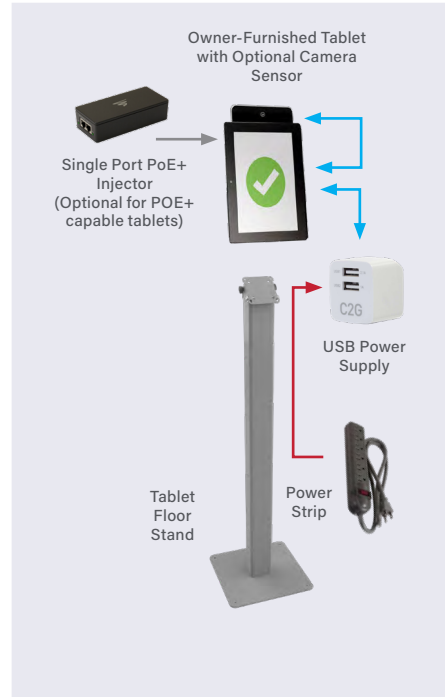

Why We Love It

Supports virtual receptionist and business operation needs, augments digital signage implementations and provides employees & customers peace of mind as they return to work and public spaces.

- Communicate notifications
- Support safe building access
- Use at access points for temperature sensing

Ideal For: Offices, public facilities, healthcare and houses of worship.

Tablet Floor Stand with Owner-Furnished Tablet for Temperature Sensing