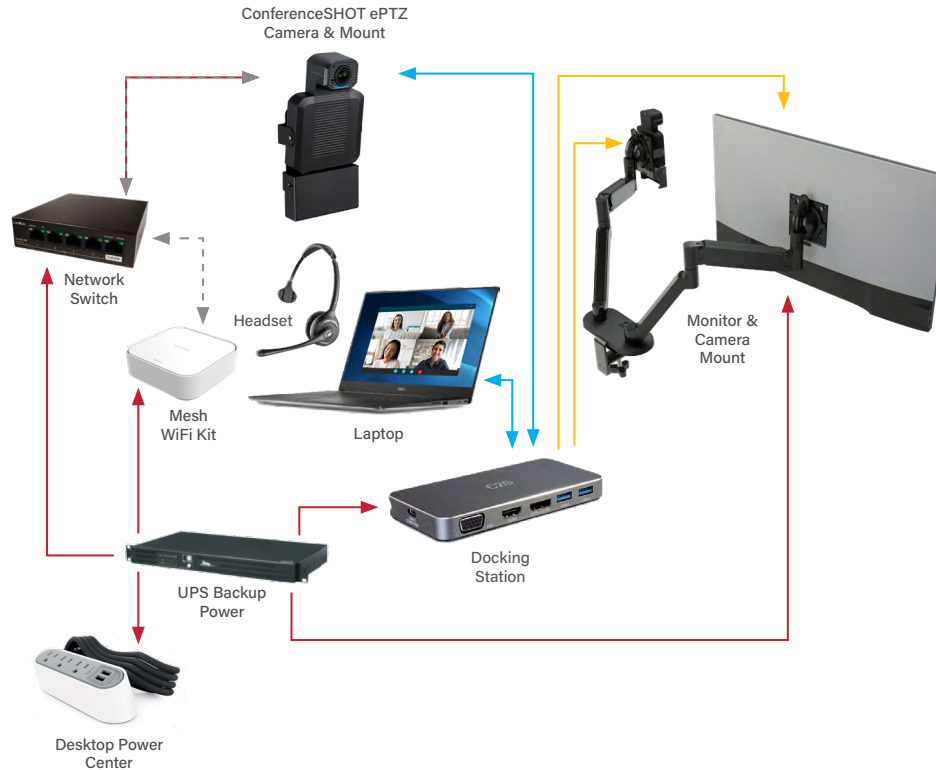

Part Numbers

- Vaddio ConferenceSHOT ePTZ Camera **999-21050-000**
- Chief Mini Arm, 27" Keyboard and Mouse Tray **KBD-MINI-27F**
- Chief Koncīs Dual Monitor Mount **DMA2B**
- Luxul Epic Mesh Kit (includes two nodes) **MK-10**
- Luxul 4-Port Unmanaged PoE+ Switch **SW-100-04P**
- Middle Atlantic Select Series UPS Backup Power **UPS-S500R**
- Middle Atlantic Advantage Chair **CHAIR-ADV1-B**
- Wiremold Desktop Power Center **WSPC320CWH**
- C2G 10' Cat6 (qty. 2) **27133**
- C2G USB-C Dual Display Docking Station Bundle **C2G54477**

Note: Computers with Thunderbolt, consider an upgrade to the Thunderbolt docking station bundle **C2G54478**.

Get the Full List of Parts & Pricing

Kick it Up a Notch

Get Comfy

WHY: Great ergonomics are key for productivity & health. Check out our premium chair solutions.

Screen Angle Perfection

WHY: A column mount allows for expansion, bigger range of motion and placement for your monitors for more flexibility.

Stay Organized

WHY: Mount equipment underneath your desk to keep your workspace clean.

I Need a Different Setup

Why We Love It

You're a pro with a dedicated space at work or home who needs to step up your AV game to stay connected with a hybrid team for virtual meetings. The built-in auto-framing feature of the ConferenceSHOT ePTZ ensures you are always centered in the video stream.

Ideal For

- Marketing Managers
- Finance Leads
- IT Teammates
- HR Managers

Who Need AV Solutions To

- Collaborate
- Plan
- Develop
- Coach

Don't forget about us!