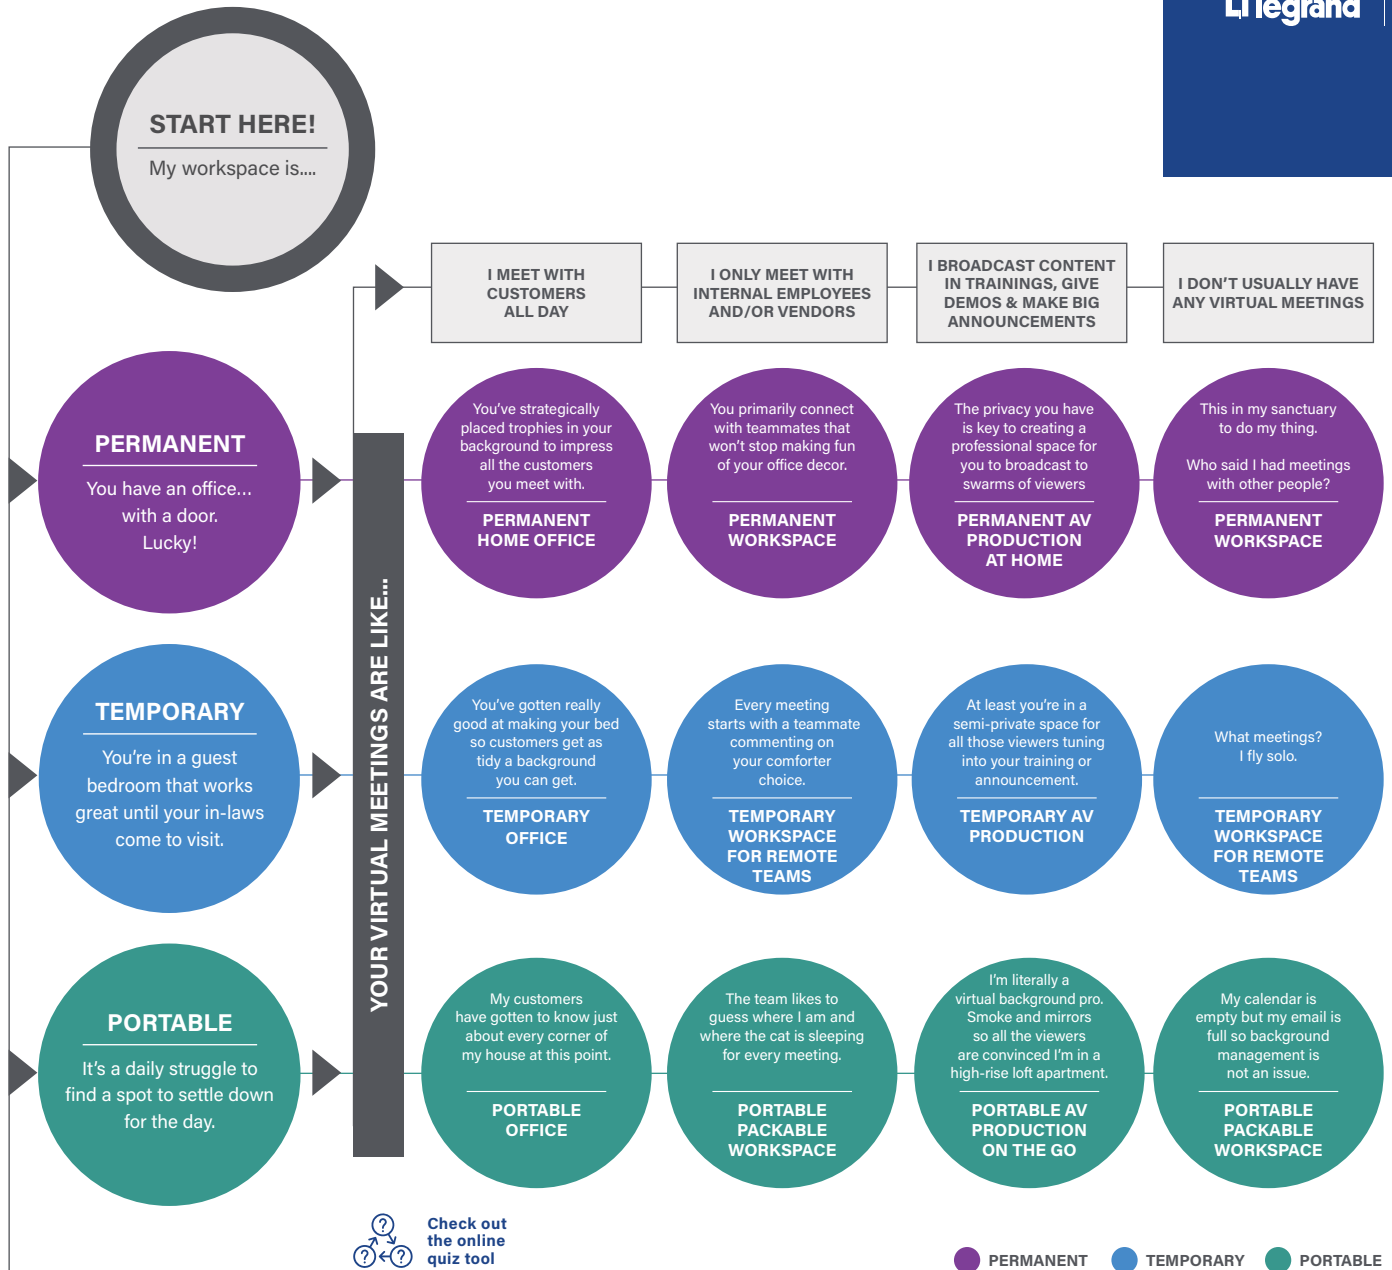

QUIZ: Which AV Setup is Right for You?

Hybrid teams are here to stay, yet, with so many unique situations at hand, how do you pick an AV setup that meets the needs of both your surrounding and your job. Take this quick quiz to get you to the right list of what you need and a diagram that shows how it all comes together.

Try it for yourself!
What setup suits you?