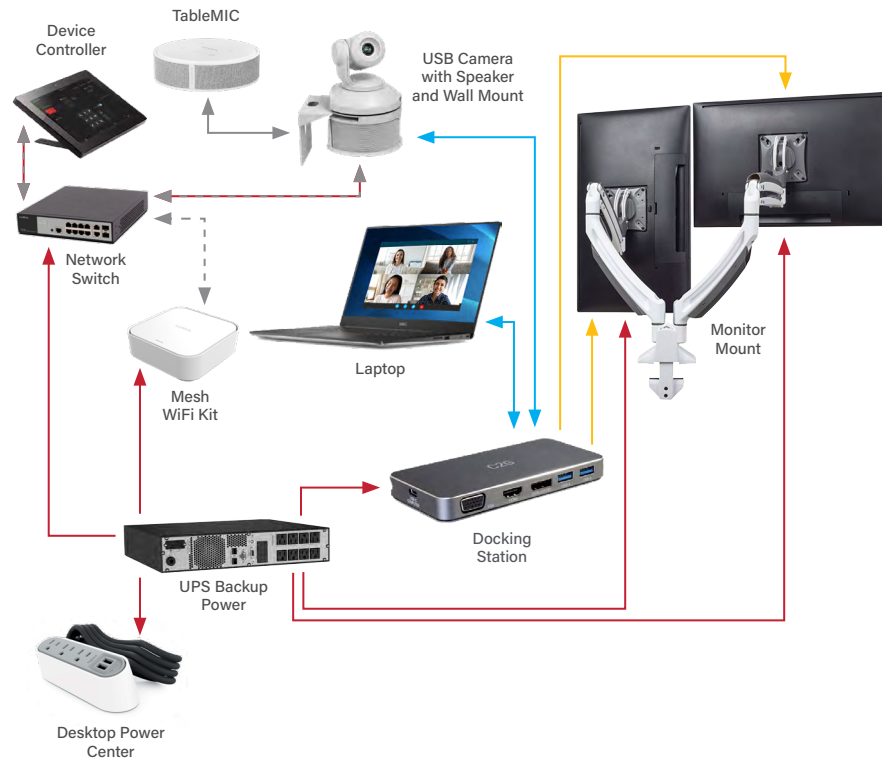

Vaddio Device Controller **999-42300-000**

Vaddio USB Active Cable **440-1005-008**

Chief Mini Arm 27" Keyboard and Mouse Tray
KBD-MINI-27F

Chief Kontour Monitor Mount **K1D220W**

Chief Kontour Laptop Tray (if added to mount, laptop becomes 2nd monitor) **KRA300S**

Luxul Epic Mesh WiFi Kit (includes two nodes) **MK-10**

Luxul 12 Port PoE+ Switch **XMS-1208P**

Middle Atlantic UPS Backup Power **UPS-LL-1100RT**

Middle Atlantic UTB Series Universal TechBox
UTB-HR-A2-14

Middle Atlantic Chair **CHAIR-ADV1-B**

Wiremold Desktop Power Center **WSPC320CWH**

C2G 10' Cat6 (qty. 2) **27133**

C2G 25' Cat6 (qty. 2) **27135**

C2G USB-C 7-in-1 Dual Display Docking Station Bundle
C2G54477

Note: Computers with Thunderbolt, consider an upgrade to the Thunderbolt docking station bundle **C2G54478**.

Get the Full List of Parts & Pricing

Kick it Up a Notch

Get Comfy

WHY: Great ergonomics are key for productivity & health. Check out our premium chair solutions.

More WiFi

WHY: Permanent office space doesn't change the competition for bandwidth. Get maximum coverage.

Why We Love It

Because you're on customer-facing video calls often and you need an AV solution for your home office that will work reliably every time.

Ideal For

- Sales Representatives
- Service Technicians
- Professors
- Consultants

Who Need AV Solutions To

- Meet with Customers & Vendors
- Assist Existing Customers
- Live Stream Courses
- Collaborate with Partners