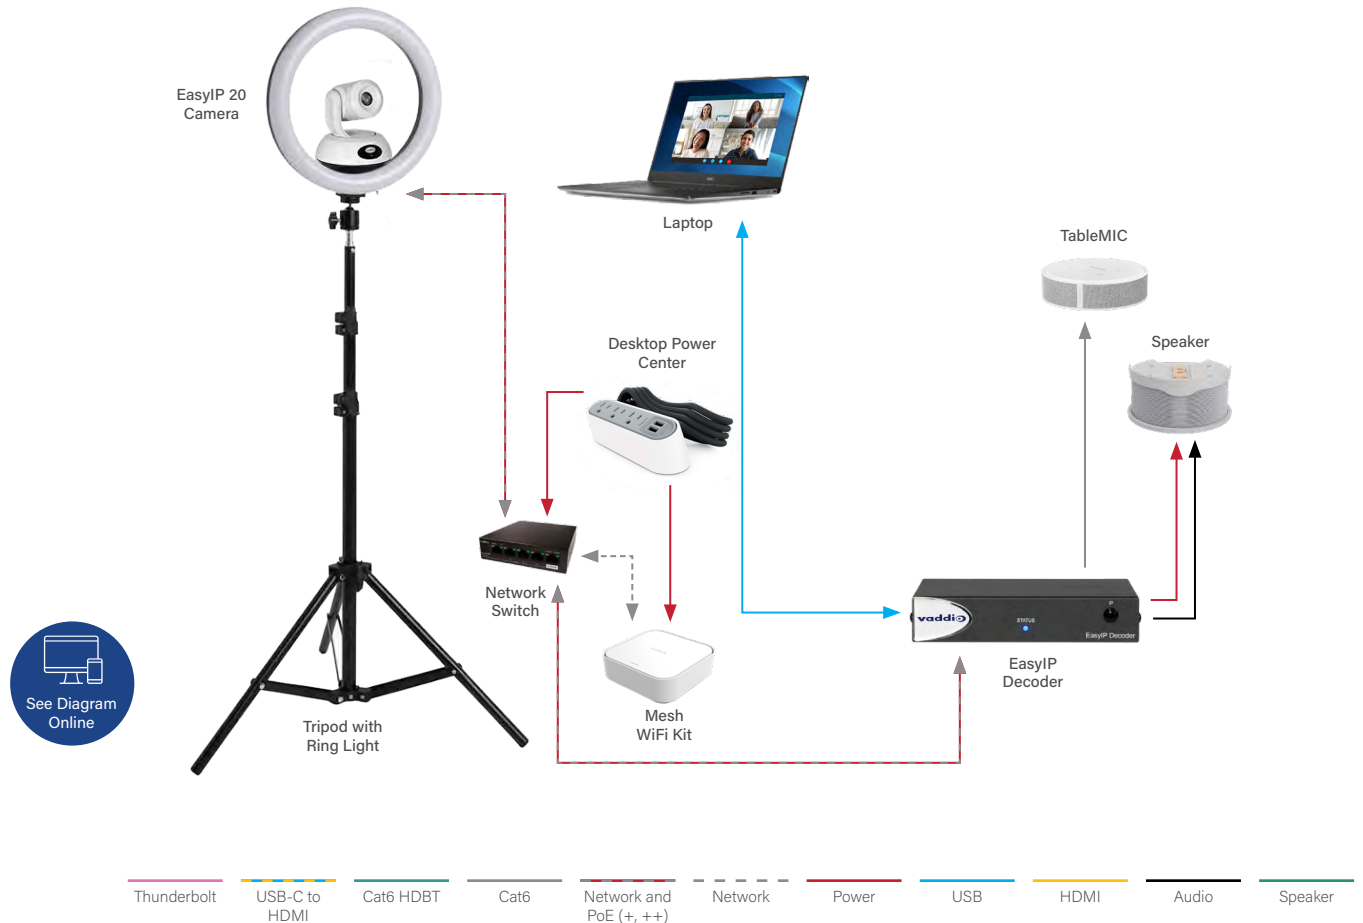

WHY: Add another camera to create production variety with multiple presets, angles and locations.

Listen Up

WHY: Additional mic coverage allows you to be heard from anywhere in your space.

Control Your Production

WHY: Use a controller for full access to camera switching, presets and PTZ movement.

I Need a Different Setup

See Diagram Online

TEMPORARY WORKSPACE FOR REMOTE TEAMS

Why We Love It

Because this solution gets the job done while working from home or in the workplace. Most of your meetings are with your internal team and they don't really mind if Fido hops on the video call to discuss last month's results.