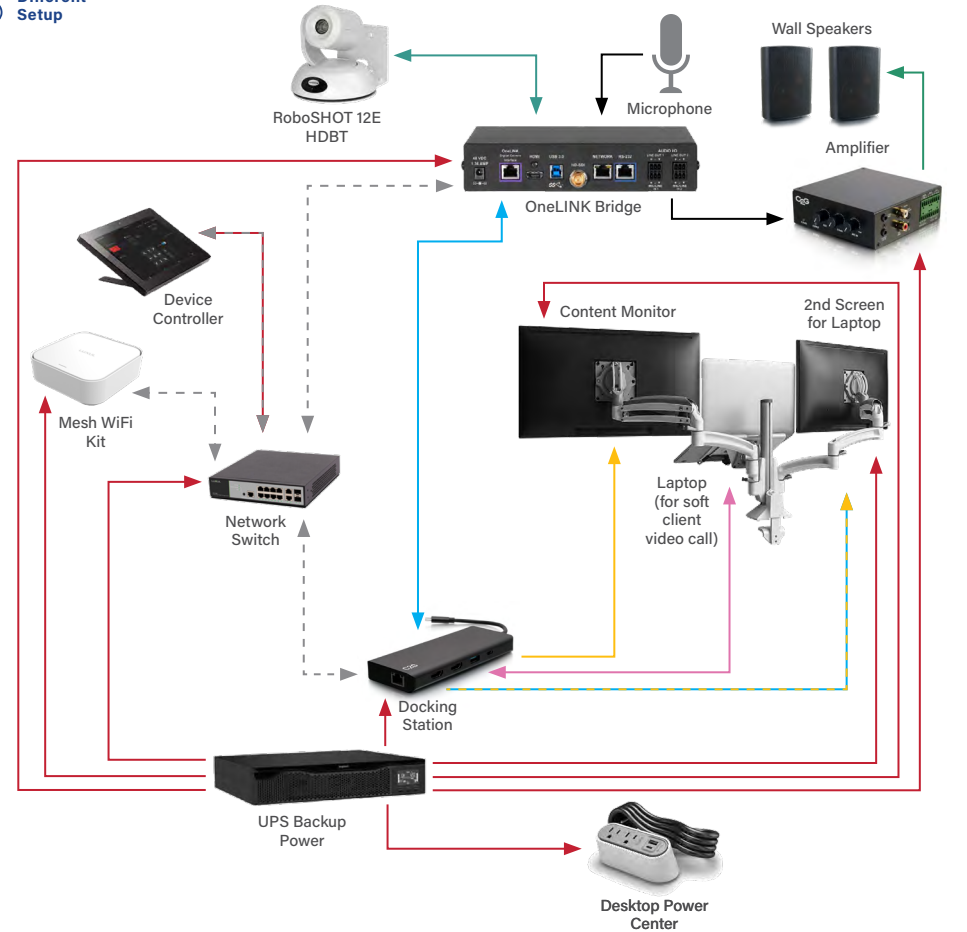

PERMANENT AV PRODUCTION AT HOME

Part Numbers

Vaddio RoboSHOT 12E HDBT OneLINK Bridge System
999-99600-200W

Vaddio Device Controller **999-42300-000**

Chief Kontour K2C Articulating Column Mount **K2C220S**

Chief Kontour K1 and K2 Extension Arm (qty. 2) **KRA220S**

Chief Column Mounted Extreme Tilt Head Accessory **KRA231S**

Chief Laptop Tray **KRA300S**

Chief Mini Arm 27" Keyboard and Mouse Tray **KBD-MINI-27F**

Luxul Epic Mesh WiFi Kit (includes two nodes) **MK-10**

Luxul 12 Port PoE+ Switch **XMS-1208P**

Middle Atlantic 1000VA Online Double Conversion
Legrand UPS **UPS-LO-1000RT**

Middle Atlantic Advantage Chair **CHAIR-ADV1-B**

Wiremold Desktop Power Center **WSPC320CWH**

C2G Amplifier **40881**

C2G Wall Mount Speakers **39908**

C2G 10' Cat6 (qty. 3) **27133**

C2G 25' Cat6 **27135**

C2G 35' Cat6a HDBT **43171**

C2G 50' Speaker Wire **27292**

C2G Dual 4K Display Docking Station **C2G54487**

Note: Computers with USB-C, use **C2G54477** (no network port)

Get the Full List of Parts & Pricing

Don't forget about us!

See Diagram Online

Why We Love It

It's the whole shebang! Fully installed audio video production capabilities for broadcasting to live audiences in your very own home.

Ideal For	• C-level Executives	Who Need AV Solutions To	• Make Company-wide Announcements
	• Professional Trainers		• Perform Live Demonstrations
	• Educators		• Teach Online Courses
			• Live Stream Events

I Need a Different Setup

Kick it Up a Notch

Upgrade That Camera

WHY: Wow your audience with pristine 4K video quality and exceptional zoom.

Add Production Quality Details

WHY: Spice up the footage by adding another camera with an AV Bridge 2x1 for graphic overlays, PIP and camera switching.