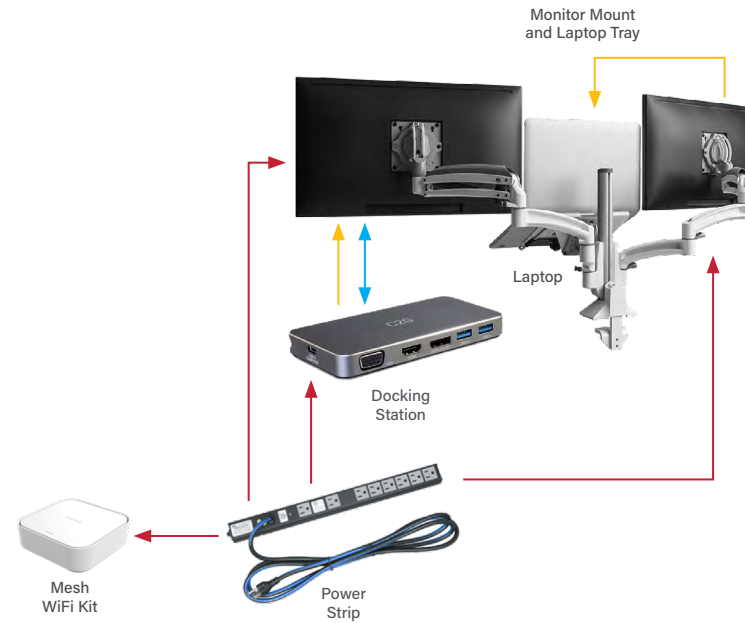

TEMPORARY WORKSPACE FOR REMOTE TEAMS

Why We Love It

Because this solution gets the job done while working from home or in the workplace. Most of your meetings are with your internal team and they don't really mind if Fido hops on the video call to discuss last month's results.

Ideal For Roles In

- Marketing
- Operations
- Finance
- HR

Who Need AV Solutions To

- Collaborate and Share
- Meet with Vendors and Providers
- Plan and Report Out
- Communicate Internal Messages

I Need a Different Setup

Part Numbers

Chief Kontour Monitor Mount

K2C220S

Chief Laptop Tray **KRA300S**

Luxul Epic Mesh WiFi Kit (includes two nodes)

MK-10

Middle Atlantic Slim Power Strip

PD-815SC

C2G USB-C 7-in-1 Dual Display Docking Station Bundle

C2G54477

Note: Computers with Thunderbolt, consider an upgrade to the Thunderbolt docking station bundle [C2G54478](#).

Get the Full List of Parts & Pricing